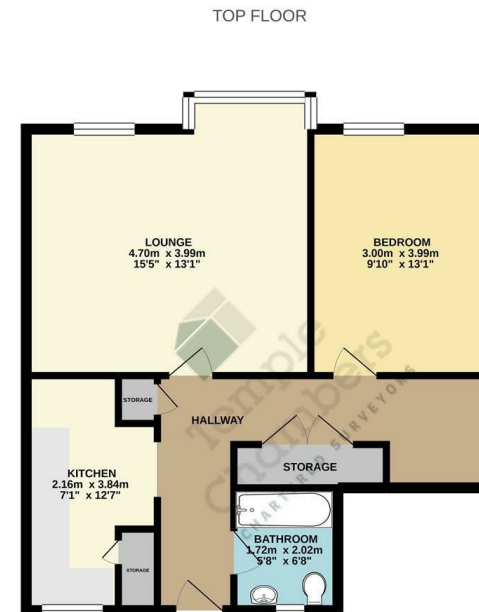

Early viewing is recommended - please call 020 8364 4118 to book an appointment.

Entrance

Front doo to:

Hallway

Single radiator, gas/electric meter cupboard, airing cupboard, video entry phone system, telephone point, smoke alarm, lino flooring.

Bathroom

5'8 x 6'8 (1.73m x 2.03m)

Double glazed opaque window to front, heated towel rail, panel enclosed bath, wash hand basin with vanity unit, low level WC, part tiled walls, lino flooring.

Lounge

13'1 x 15'5 (3.99m x 4.70m)

Double glazed window to front, single radiator, fireplace with stone over mantle, phone point, power points, lino flooring.

Kitchen

12'7 x 7'1 (3.84m x 2.16m)

Double glazed window to front, tiled splash backs, range of base and wall units with roll top work surfaces, sink and drainer unit, space for fridge/freezer, power points, tiled flooring

Bedroom

13'4 x 9'0 (4.06m x 2.74m)

Double glazed window to front, single radiator, power points, lino flooring.