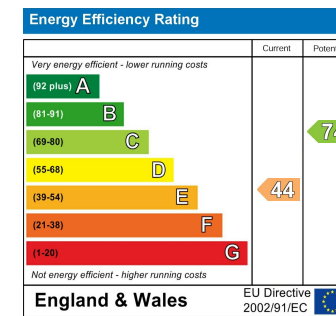

Early viewing is recommended - please call 020 8364 4118 to book an appointment.

Entrance

Front doo to:

Hallway

Single radiator, gas/electric meter cupboard, airing cupboard, video entry phone system, telephone point, smoke alarm, lino flooring.

Bathroom

5'8 x 6'8 (1.73m x 2.03m)

Double glazed opaque window to front, heated towel rail, panel enclosed bath, wash hand basin with vanity unit, low level WC, part tiled walls, lino flooring.

Lounge

13'1 x 15'5 (3.99m x 4.70m)

Double glazed window to front, single radiator, fireplace with stone over mantle, phone point, power points, lino flooring.

Kitchen

12'7 x 7'1 (3.84m x 2.16m)

Double glazed window to front, tiled splash backs, range of base and wall units with roll top work surfaces, sink and drainer unit, space for fridge/freezer, power points, tiled flooring

Bedroom

13'4 x 9'0 (4.06m x 2.74m)

Double glazed window to front, single radiator, power points, lino flooring.