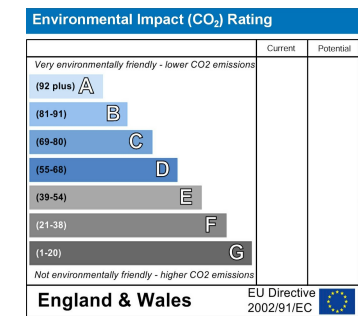

Early viewing is recommended - please call 020 8364 4118 to book an appointment.

Entrance

Front doo to:

Hallway

Single radiator, gas/electric meter cupboard, airing cupboard, video entry phone system, telephone point, smoke alarm, lino flooring.

Bathroom

5'8 x 6'8 (1.73m x 2.03m)

Double glazed opaque window to front, heated towel rail, panel enclosed bath, wash hand basin with vanity unit, low level WC, part tiled walls, lino flooring.

Lounge

13'1 x 15'5 (3.99m x 4.70m)

Double glazed window to front, single radiator, fireplace with stone over mantle, phone point, power points, lino flooring.

Kitchen

12'7 x 7'1 (3.84m x 2.16m)

Double glazed window to front, tiled splash backs, range of base and wall units with roll top work surfaces, sink and drainer unit, space for fridge/freezer, power points, tiled flooring

Bedroom

13'4 x 9'0 (4.06m x 2.74m)

Double glazed window to front, single radiator, power points, lino flooring.